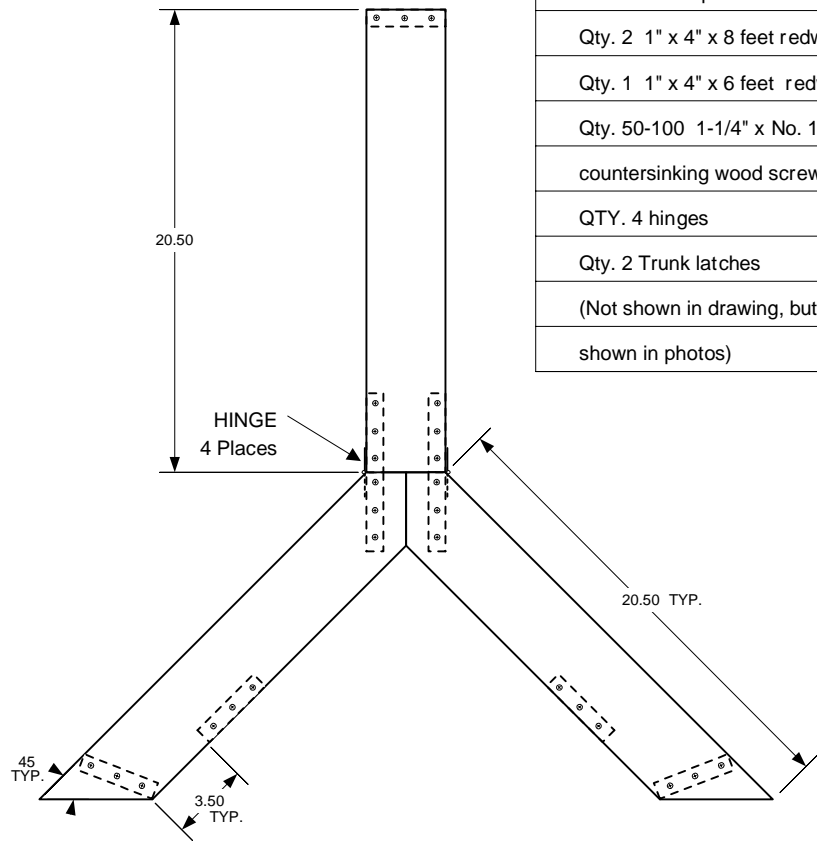

Honeywell Sportsman Club FOLDING GUN STAND

Suggested Material:
Nominal 1"x4" clear redwood
Raw Material Required:
Qty. 2 1" x 4" x 8 feet redwood
Qty. 1 1" x 4" x 6 feet redwood
Qty. 50-100 1-1/4" x No. 10 countersinking wood screws
QTY. 4 hinges
Qty. 2 Trunk latches
(Not shown in drawing, but shown in photos)